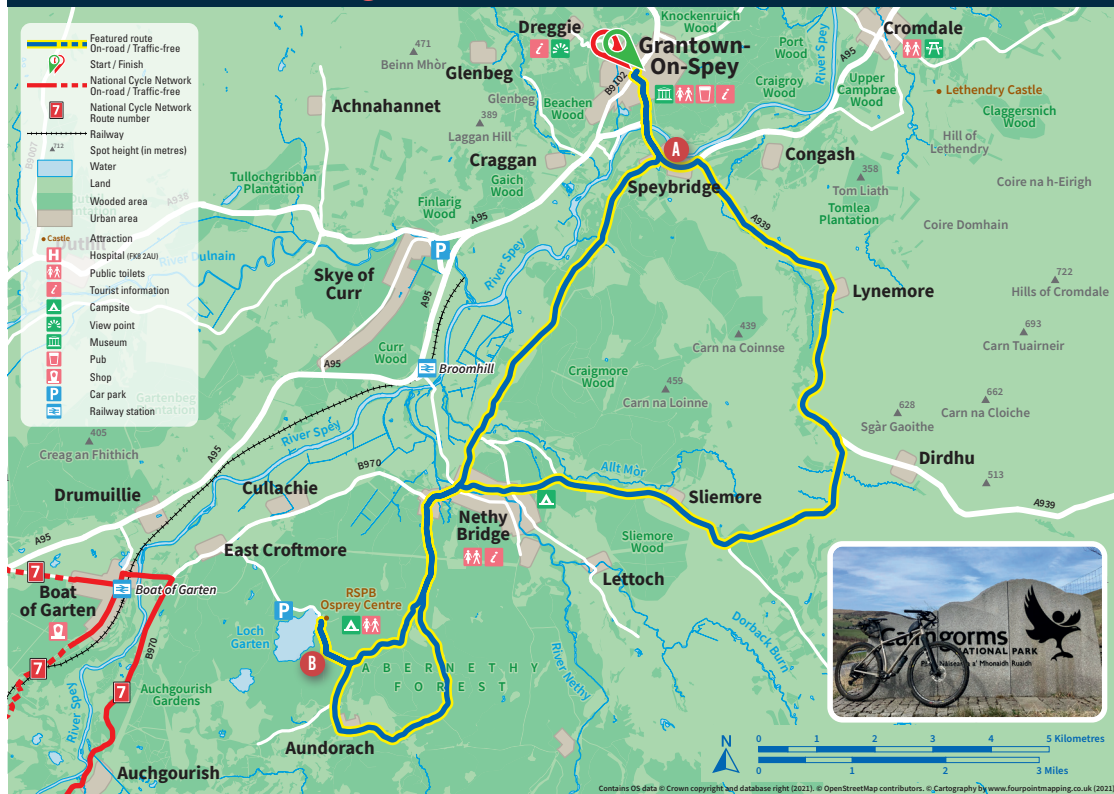

GRANTOWN-ON-SPEY LOOP

(24.5 MILES, 39 KM)

A challenging but rewarding circuit, exploring Grantown, the 'Forest Village' of Nethy Bridge, and Loch Garten
visitscotland.com/cyclingroutes

ROUTE DETAILS

LEVEL Challenging ▲▲▲

DESCRIPTION Rolling Terrain on quiet back roads, with one short section on a busier A-road

TIME 3 - 4 hours

VIEW POINTS / ATTRACTIONS

- **A** GRANTOWN EAST
  Heritage & Cultural Centre,
  Grantown-on-Spey PH26 3AD
- **B** LOCH GARTEN NATURE RESERVE
  Nethy Bridge, PH25 3HA

ROUTE PROFILE

Total Ascent 441m Highest Point 387m